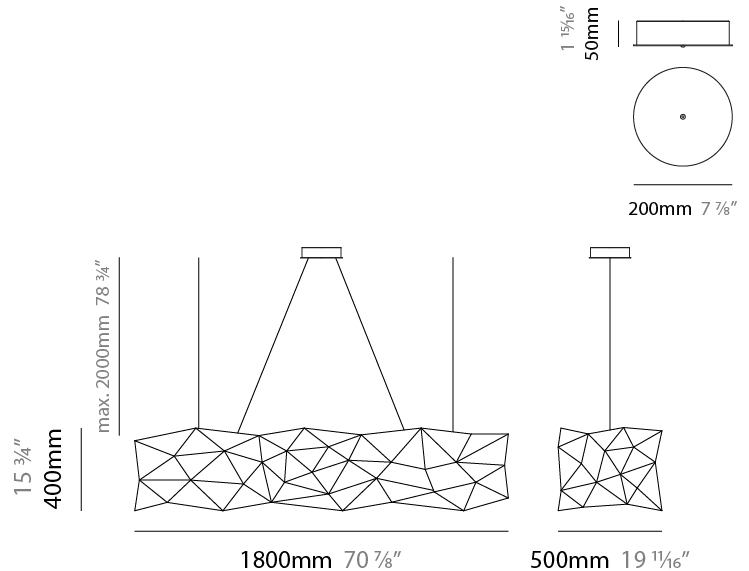

GENERAL

Series: Universe Abstract
Brand: Quasar
Division: Design
Mounting Type: Suspension
Mounting Location: Ceiling
Subcategory: Ambient

PHYSICAL

Shape: Abstract
Length (mm): 1800
Length (in): 70 ⁷/₈
Width (mm): 500
Width (in): 19 ¹¹/₁₆
Height (mm): 400
Height (in): 15 ³/₄
Max. Overall Height (mm): 2400
Max. Overall Height (in): 92 ¹/₂
Light Distribution: Omnidirectional
Weight (kg): 4.5
Weight (lbs): 9.9
[Fixture Finish: NIC / BRA / BBR](#)
Fixture Material: Metal
Upon Request: Custom Sizes

ELECTRICAL

Number of Lamps: 60
Lamp Type: LED Retrofit
Input Wattage (W): 21.78
Bulb Included: Bulb Included
Max. Wattage Per Lamp (W): 0.33
Lamp Base: E10
[Dimming: Non-Dimming / Phase Dimming (120vac Only)](#)
Driver Included: Yes
Driver Location: Integrated
Driver Type: Constant Voltage - 120/277Vac
Driver Class: Class 2
Input Voltage (V): 120 - 277
Output Voltage (V): 12
Lamp Voltage (V): 12
Upon Request: (Not included - see components) Integral: 0-10Vdc dimming

LED

[Color Temperature (°K): 2600 / 3000 / 3500](#)
Max. Delivered Lumen (lm): 1380 (2600K)
CRI: >90 CRI
Lamp Life (hrs): 50000

OPTICAL

RATINGS AND CERTIFICATIONS

Certified By: Certified for North American Standards
IP rating: IP20

PROJECT	_____
TYPE	_____
SPECIFIER	_____
QUANTITY	_____
DATE	_____