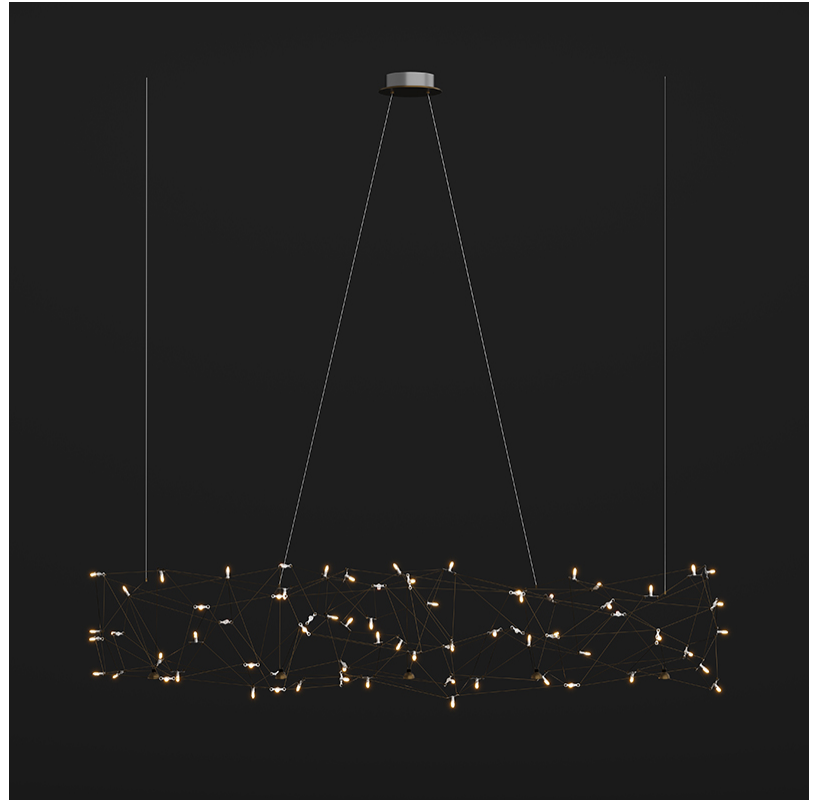

D101363-

base number   LED   Color   Finish
Dimming   Temperature   Options

1. To build a product code in our configurator select the specify button on the base model # product page
2. To build a manual product code on this datasheet choose from the options listed below in blue font and add the suffix to the base model #

GENERAL

Series: Universe Abstract
Brand: Quasar
Division: Design
Mounting Type: Suspension
Mounting Location: Ceiling
Subcategory: Ambient

PHYSICAL

Shape: Abstract
Length (mm): 2000
Length (in): 78 ¾
Width (mm): 500
Width (in): 19 11/16
Height (mm): 400
Height (in): 15 ¾
Max. Overall Height (mm): 2000
Max. Overall Height (in): 78 ¾
Light Distribution: Omnidirectional
Fixture Finish: [NIC / BRA / BBR](#)
Fixture Material: Metal
Upon Request: Custom Sizes

ELECTRICAL

Number of Lamps: 70 + 1
Lamp Type: LED Retrofit
Input Wattage (W): 30.1
Bulb Included: Bulb Included
Max. Wattage Per Lamp (W): 0.33 + 7
Lamp Base: E10 + GU10
Dimming: [Non-Dimming / Phase Dimming (120vac Only)](#)
Driver Included: Yes
Driver Location: Integrated
Driver Type: Constant Voltage - 120/277Vac
Driver Class: Class 2
Input Voltage (V): 120 - 277
Output Voltage (V): 12
Lamp Voltage (V): 12
Upon Request: (Not included - see components) Integral: 0-10Vdc dimming

LED

Color Temperature (°K): [2600 / 3000 / 3500](#)
CRI: >90 CRI
Lamp Life (hrs): 50000

OPTICAL

RATINGS AND CERTIFICATIONS

Certified By: Certified for North American Standards
IP rating: IP20